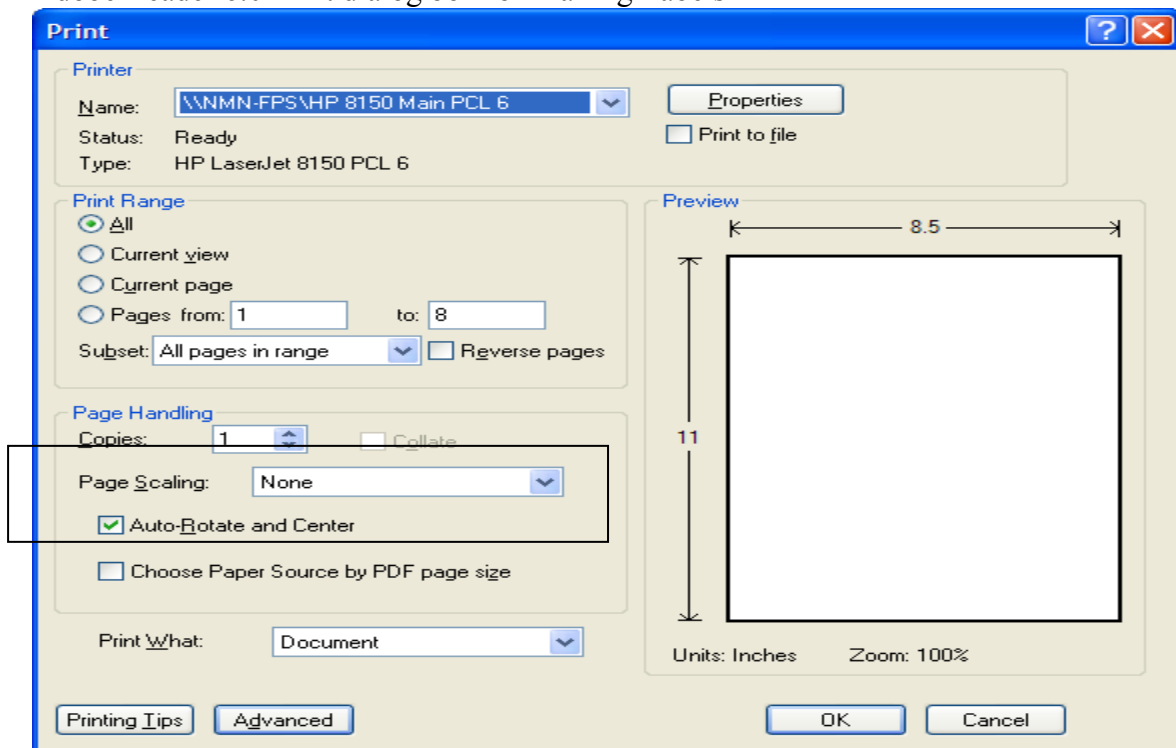

To print labels using 5.0

Fields 1 & 3 will need to be toggled off. Print one page to see if both fields or only one will need to be removed. Each printer is slightly different. Remember to put [x] back on to print other reports.

Adobe Reader 6.0 Print dialog box for Mailing Labels

Page Scaling : None Auto-Rotate and Center should be checked.