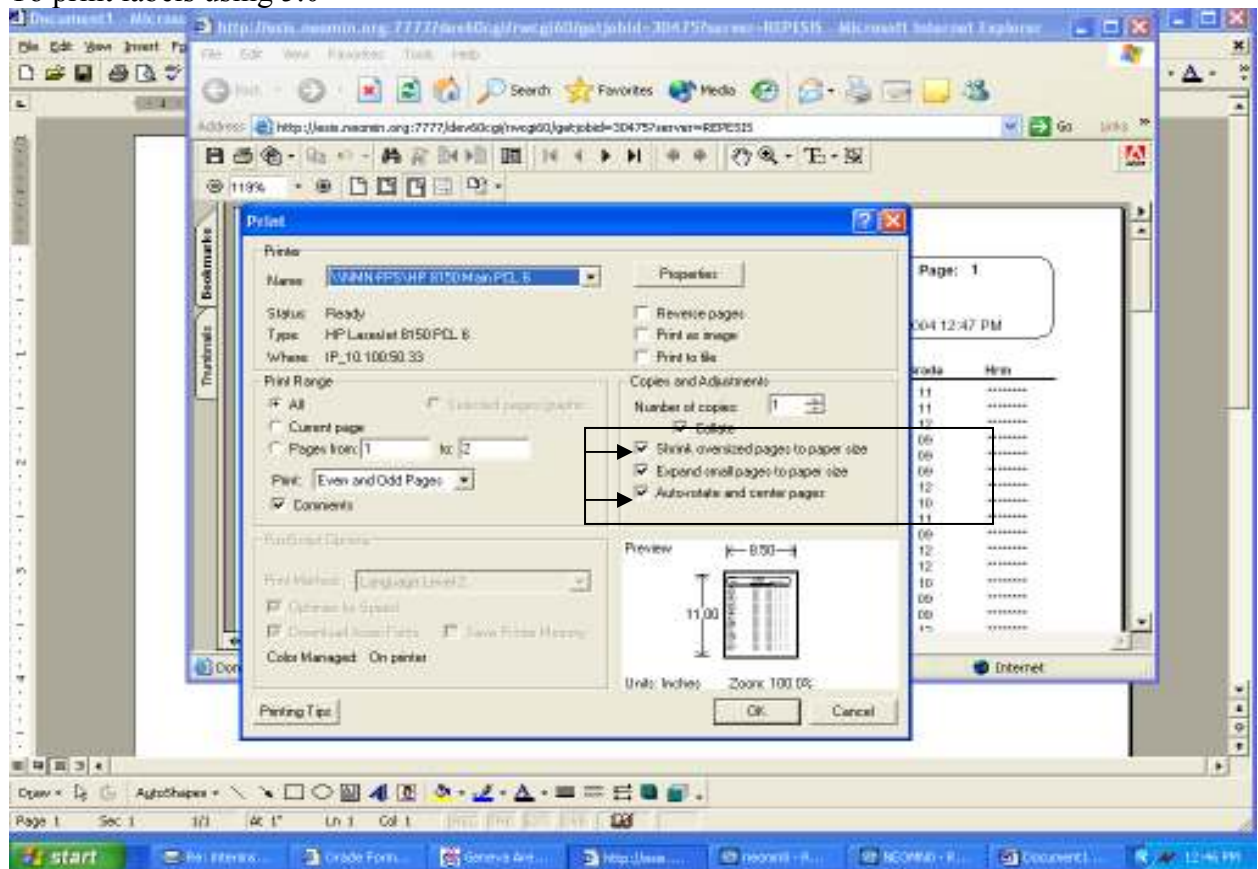

To print labels using 5.0

Fields 1 & 3 will need to be toggled off. Print one page to see if both fields or only one will need to be removed. Each printer is slightly different. Remember to put [x] back on to print other reports.

Adobe Reader 6.0 Print dialog box for Mailing Labels

Page Scaling : None Auto-Rotate and Center should be checked.